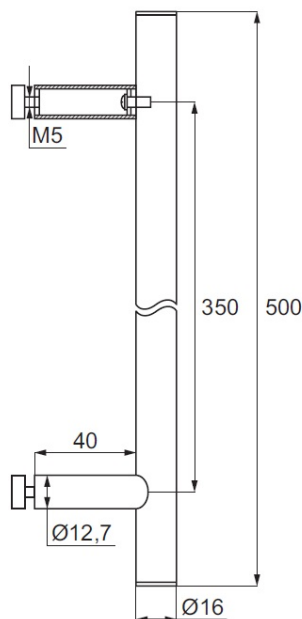

PRODUCT SHEET

Description:

Door Handle "Elbe" SS304 Polished, $\varnothing 16 \times 500$ mm, cc 350mm, Single Handle, 8-12mm Glass Thickness, Bore: $\varnothing 8$ mm

Item number:

17.87.050-0

Units	Box	Carton	HS Code	Barcode
Pair	1	20	8302415000	 5704866074810